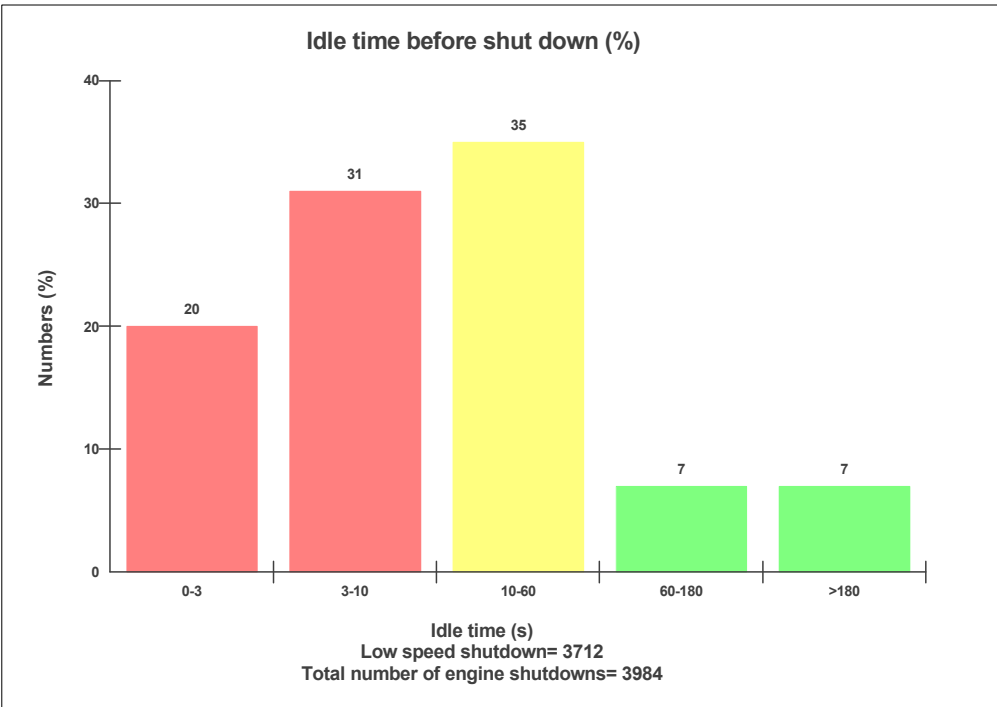

Machine model EC360C	Serial no 110176	Operating hours 1739,4	Reading date 14.04.2014	Page 7