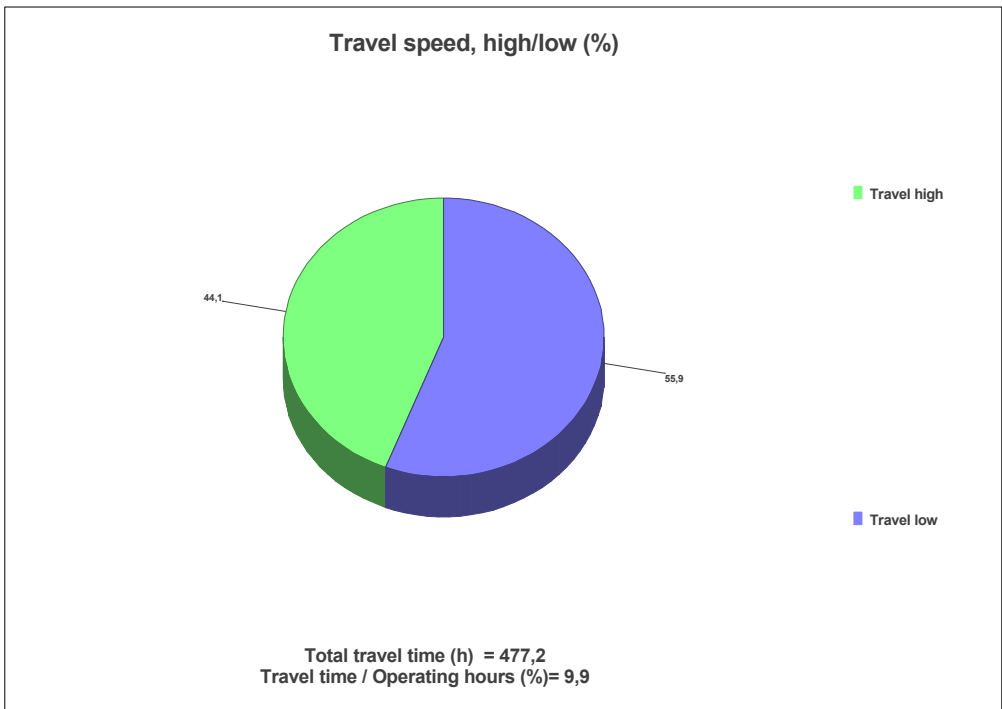

Machine model EC360C	Serial no 110176	Operating hours 1739,4	Reading date 14.04.2014	Page 18