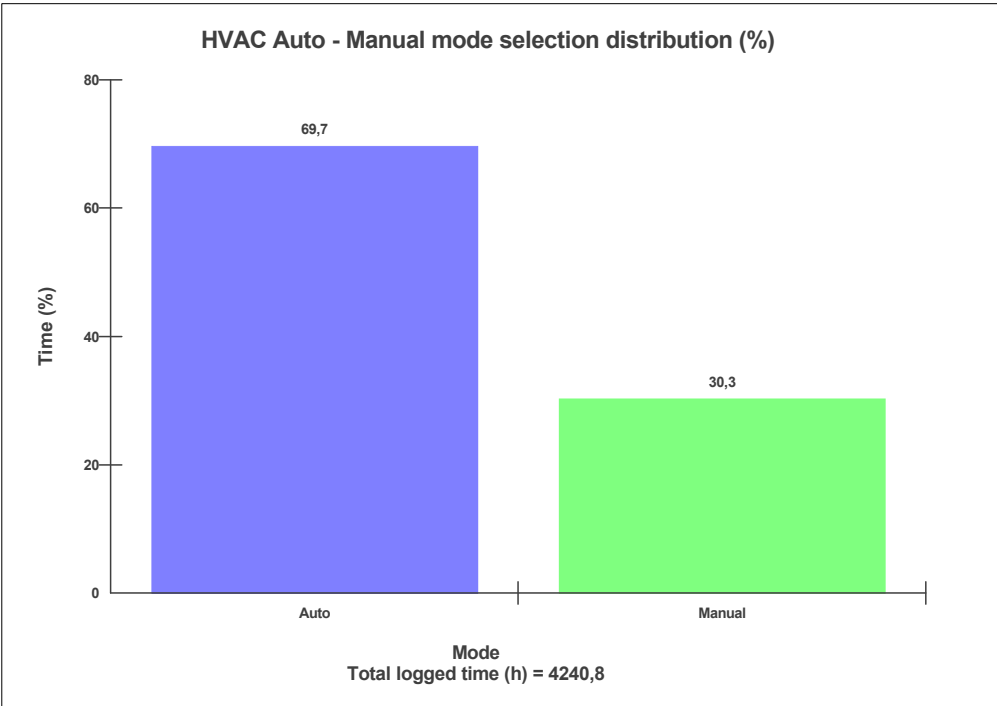

Machine model EC360C	Serial no 110176	Operating hours 1739,4	Reading date 14.04.2014	Page 14