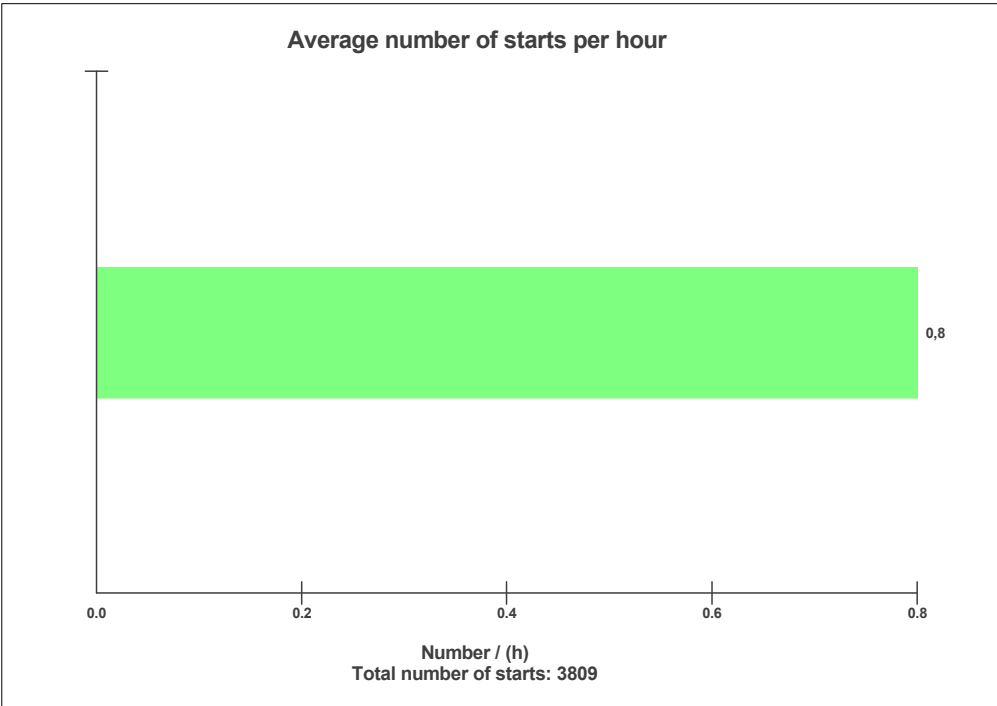

Machine model EC360C	Serial no 110176	Operating hours 1739,4	Reading date 14.04.2014	Page 7