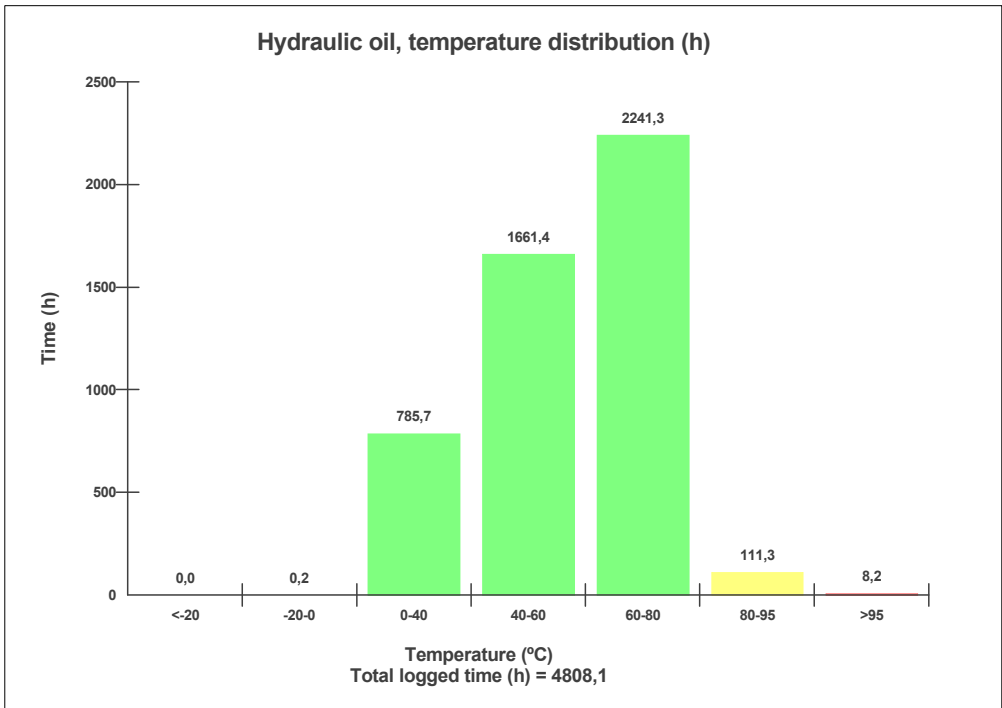

Machine model EC360C	Serial no 110176	Operating hours 1739,4	Reading date 14.04.2014	Page 17