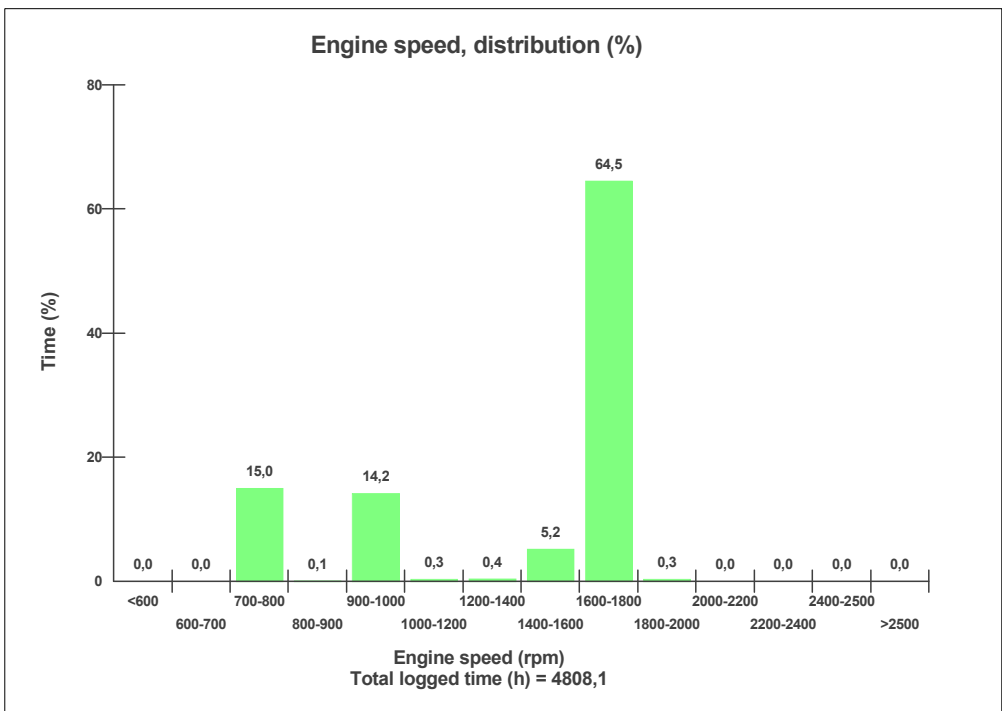

Machine model EC360C	Serial no 110176	Operating hours 1739,4	Reading date 14.04.2014	Page 6