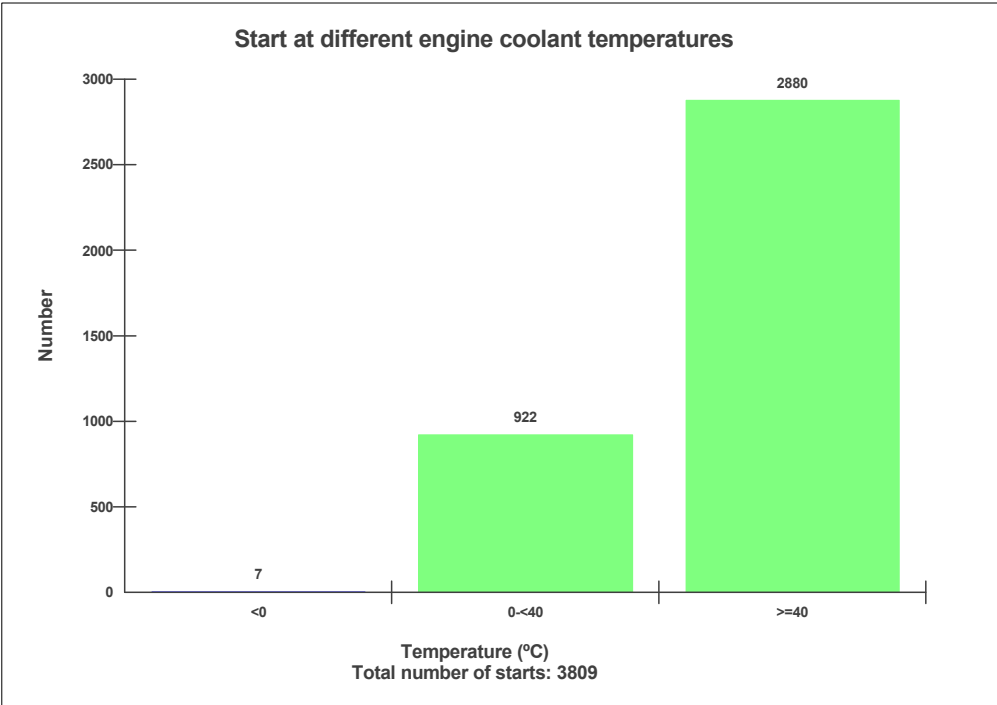

Machine model EC360C	Serial no 110176	Operating hours 1739,4	Reading date 14.04.2014	Page 8