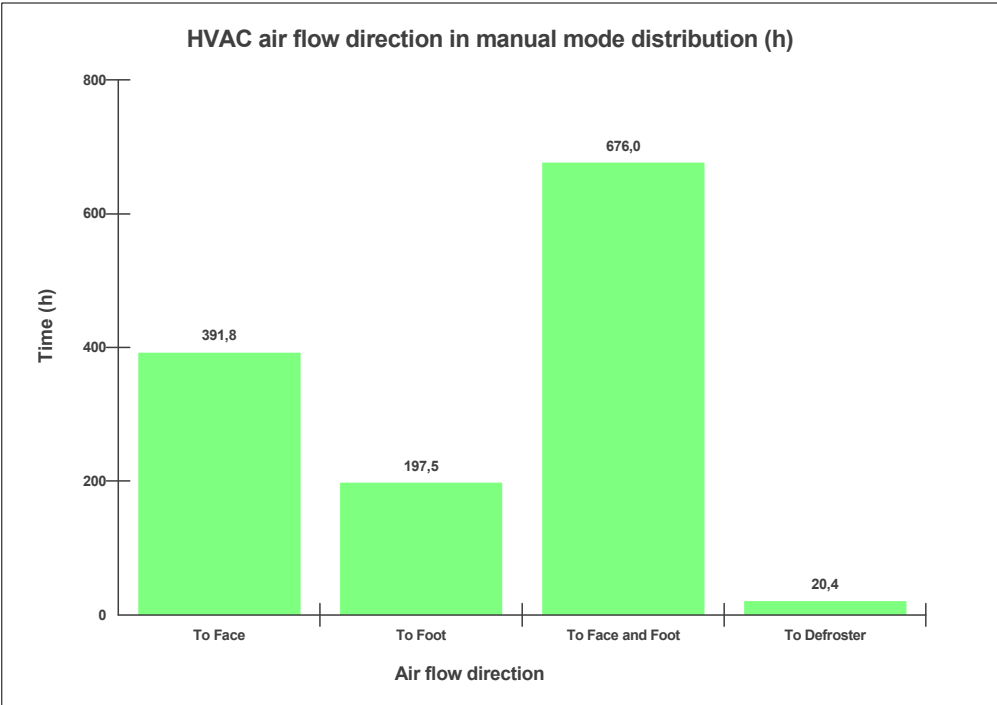

Machine model EC360C	Serial no 110176	Operating hours 1739,4	Reading date 14.04.2014	Page 15