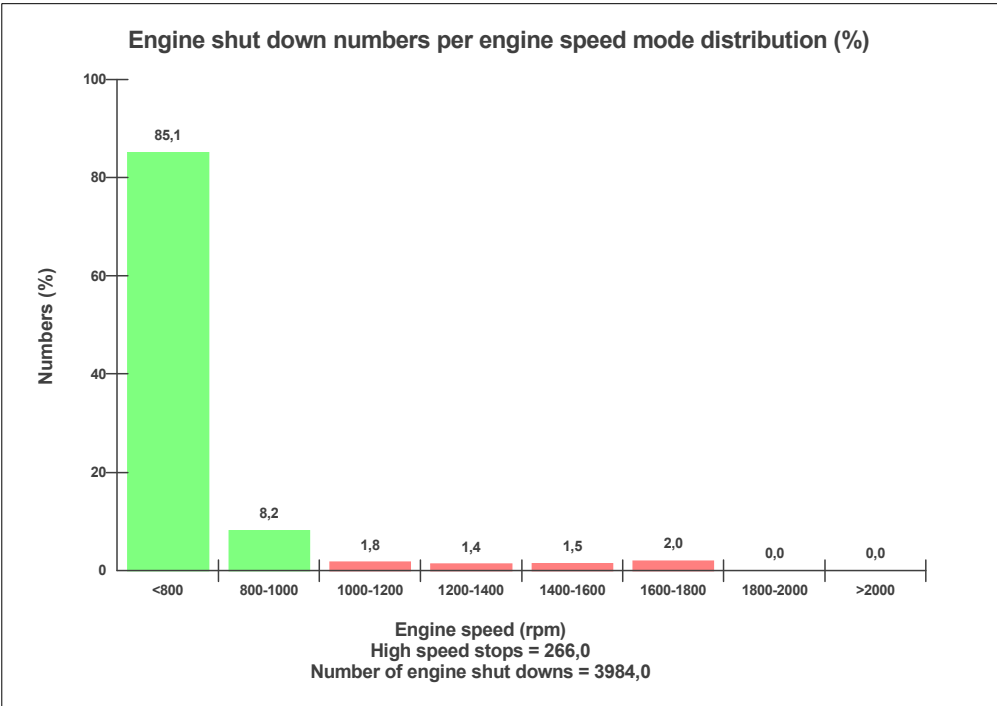

Machine model EC360C	Serial no 110176	Operating hours 1739,4	Reading date 14.04.2014	Page 8