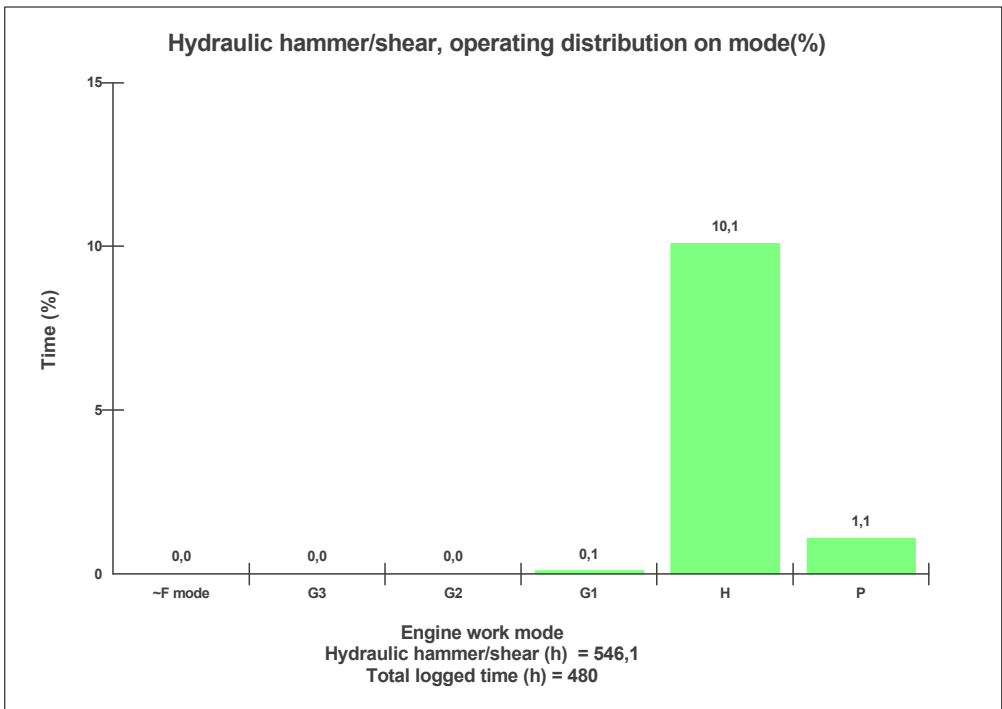

Machine model EC360C	Serial no 110176	Operating hours 1739,4	Reading date 14.04.2014	Page 17