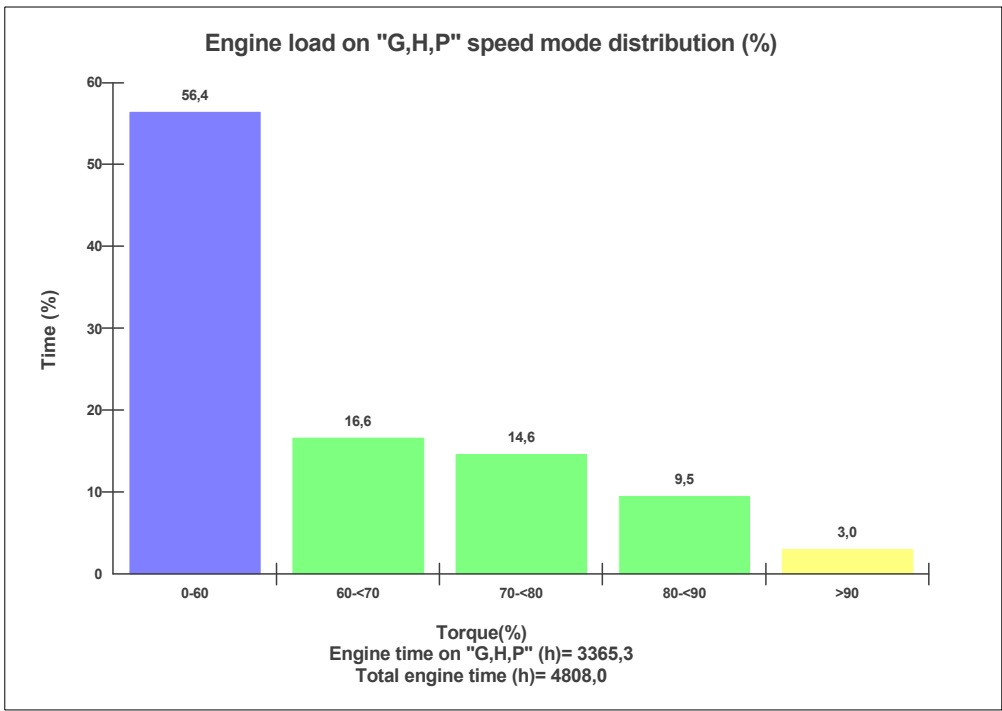

Machine model EC360C	Serial no 110176	Operating hours 1739,4	Reading date 14.04.2014	Page 6