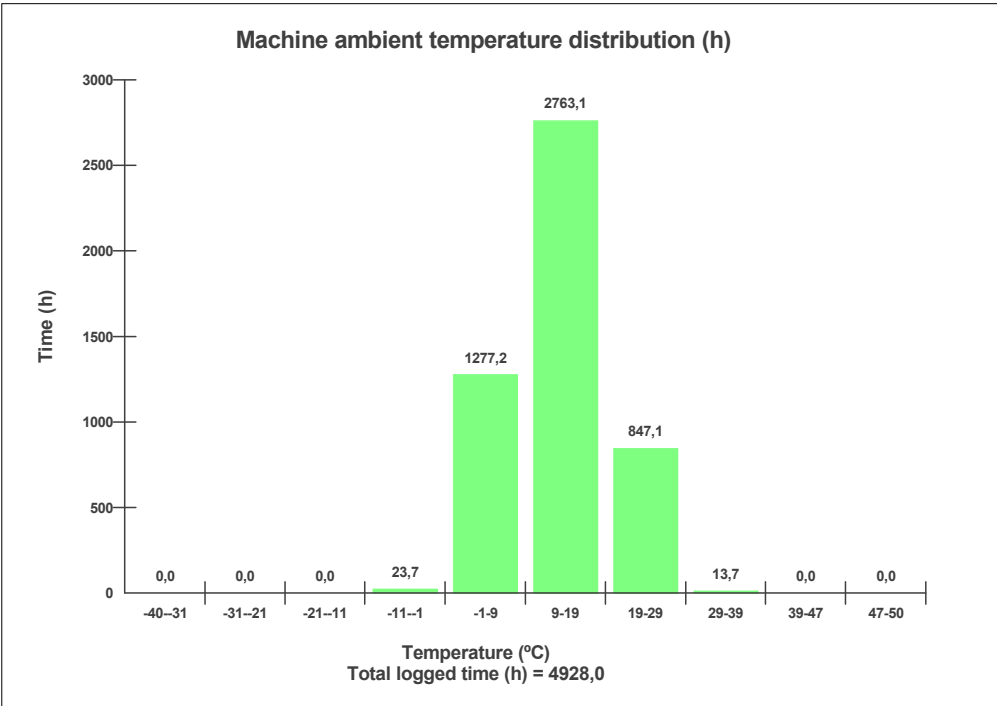

Machine model EC360C	Serial no 110176	Operating hours 1739,4	Reading date 14.04.2014	Page 15