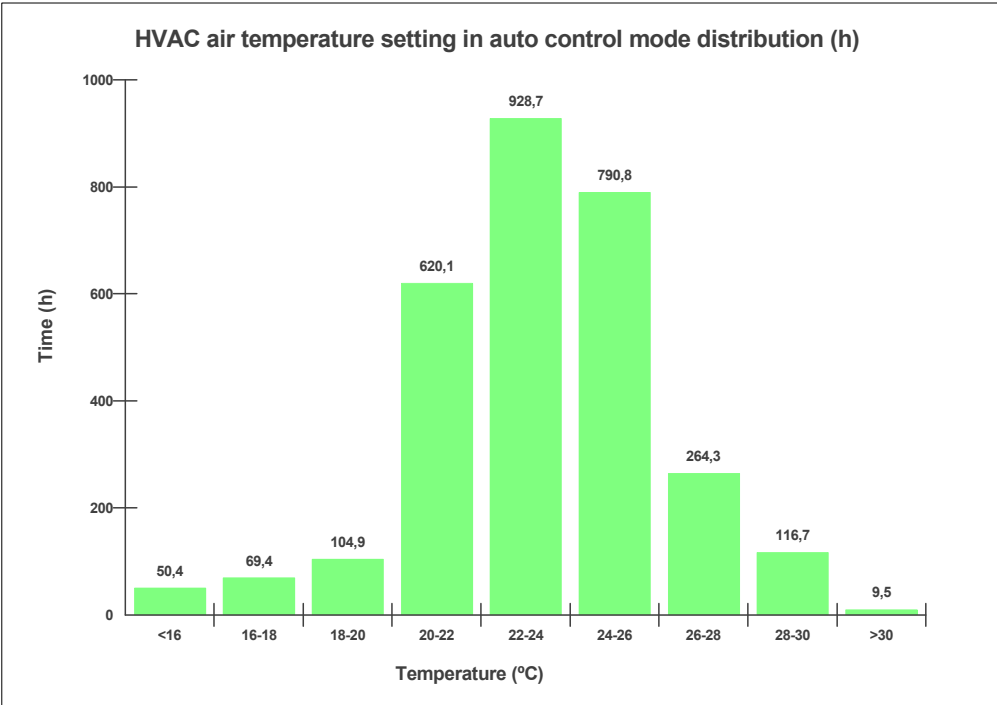

Machine model EC360C	Serial no 110176	Operating hours 1739,4	Reading date 14.04.2014	Page 14