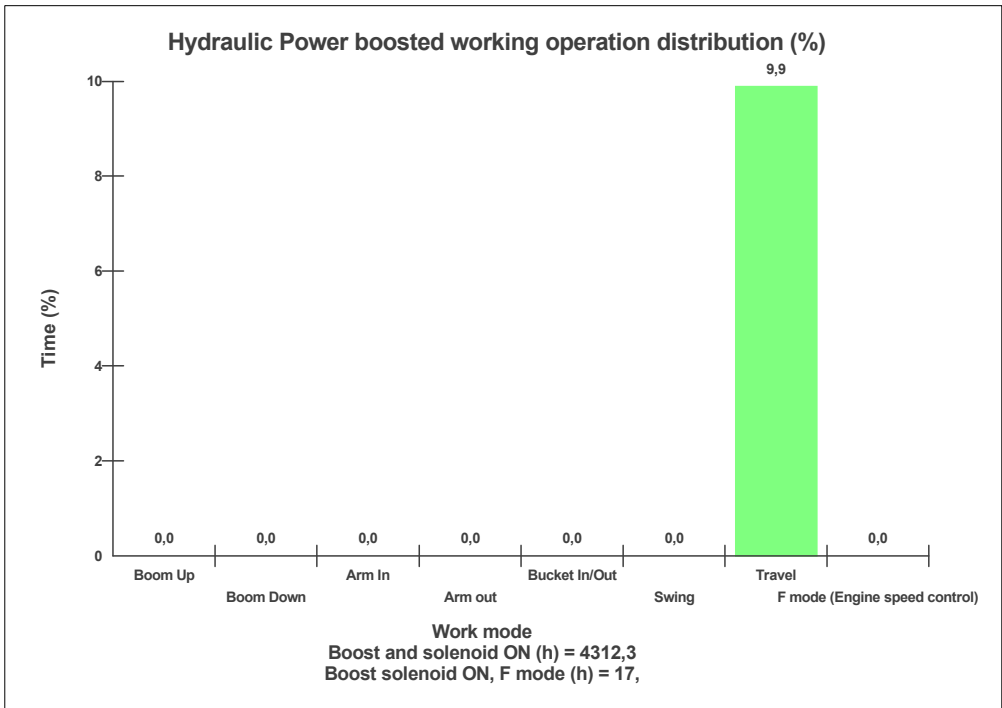

Machine model EC360C	Serial no 110176	Operating hours 1739,4	Reading date 14.04.2014	Page 18